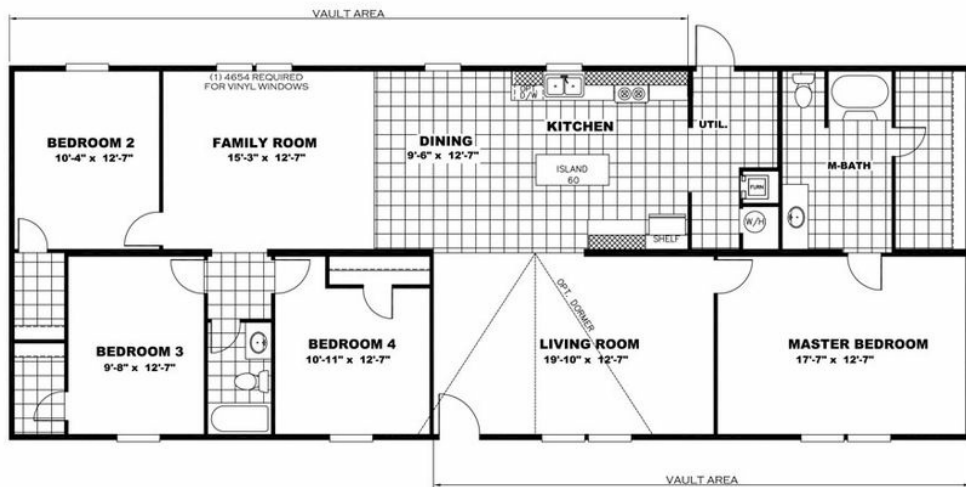

PRIDE Model number: 36TRU28684RH19

4 beds • 2 baths • 1904 sq.ft. • 28' width • 68' depth

Our home building facilities invest in continuous product and process improvements. Plans, dimensions, features, materials, specifications and availability are subject to change without notice or obligation. Renderings and floor plans are representative likenesses of our homes and may differ from the actual homes. We invite you to tour a Home Center near you and inspect the highest value in quality housing available or call (270) 678-2460 to speak with a Home Consultant. Copyright 2017, CMH. All rights reserved.