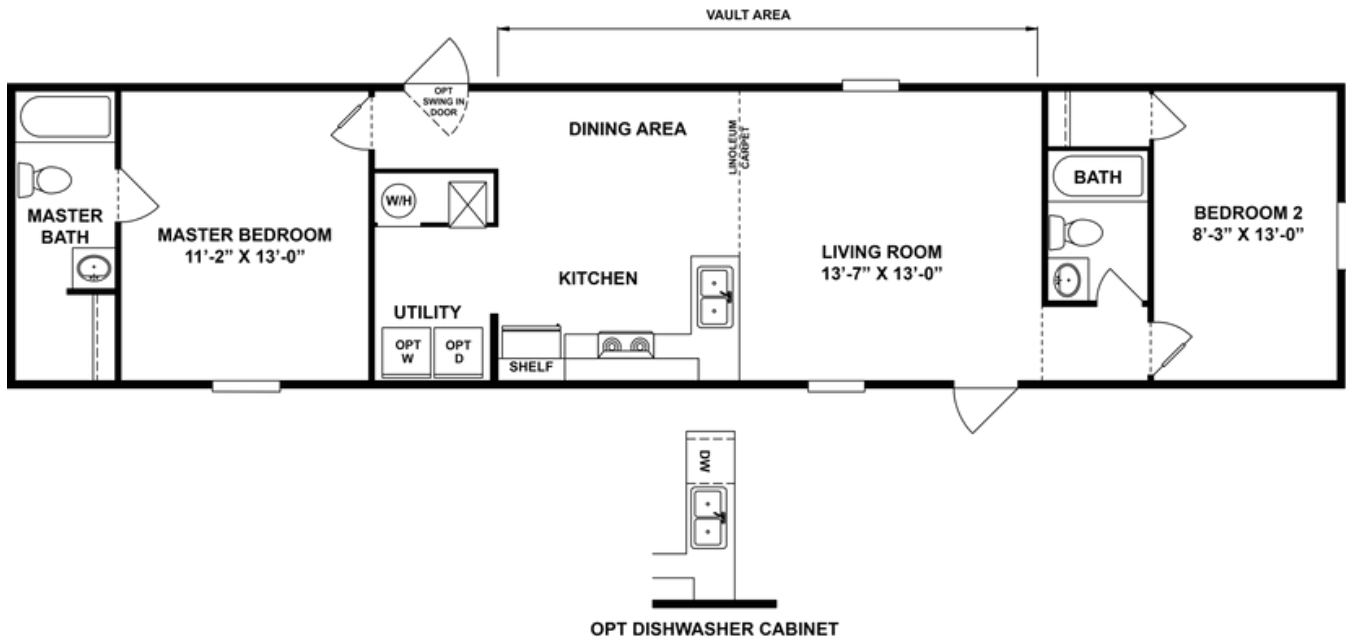

36TRR14602AH19

36TRR14602AH19 Model number: 36TRR14602AH19

2 beds • 2 baths • 840 sq.ft. • 14' width • 60' depth

Our home building facilities invest in continuous product and process improvements. Plans, dimensions, features, materials, specifications and availability are subject to change without notice or obligation. Renderings and floor plans are representative likenesses of our homes and may differ from the actual homes. We invite you to tour a Home Center near you and inspect the highest value in quality housing available or call (270) 678-2460 to speak with a Home Consultant. Copyright 2017, CMH. All rights reserved.

36TRR14602AH19 Model number: 36TRR14602AH19

2 beds • 2 baths • 840 sq.ft. • 14' width • 60' depth

Our home building facilities invest in continuous product and process improvements. Plans, dimensions, features, materials, specifications and availability are subject to change without notice or obligation. Renderings and floor plans are representative likenesses of our homes and may differ from the actual homes. We invite you to tour a Home Center near you and inspect the highest value in quality housing available or call (270) 678-2460 to speak with a Home Consultant. Copyright 2017, CMH. All rights reserved.