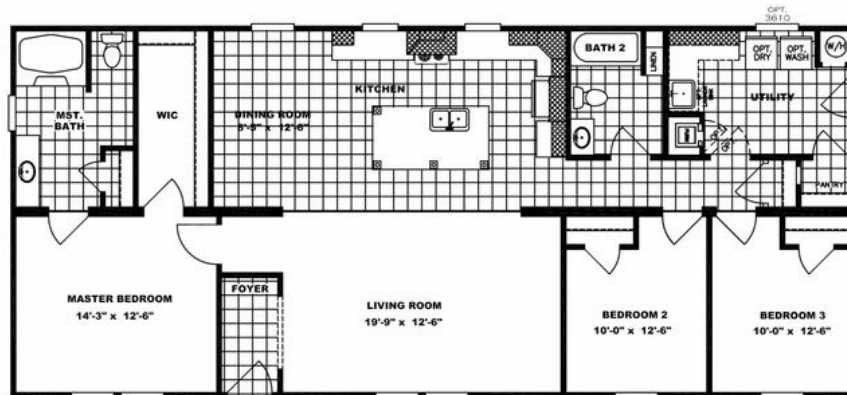

CHEYENNE

CHEYENNE

Model number: 25CMB28603LH19

3 beds • 2 baths • 1680 sq.ft. • 28' width • 60' depth

Our home building facilities invest in continuous product and process improvements. Plans, dimensions, features, materials, specifications and availability are subject to change without notice or obligation. Renderings and floor plans are representative likenesses of our homes and may differ from the actual homes. We invite you to tour a Home Center near you and inspect the highest value in quality housing available or call (270) 678-2460 to speak with a Home Consultant. Copyright 2017, CMH. All rights reserved.

TILE SHOWER OPT

CHEYENNE Model number: 25CMB28603LH19

3 beds • 2 baths • 1680 sq.ft. • 28' width • 60' depth

Our home building facilities invest in continuous product and process improvements. Plans, dimensions, features, materials, specifications and availability are subject to change without notice or obligation. Renderings and floor plans are representative likenesses of our homes and may differ from the actual homes. We invite you to tour a Home Center near you and inspect the highest value in quality housing available or call (270) 678-2460 to speak with a Home Consultant. Copyright 2017, CMH. All rights reserved.