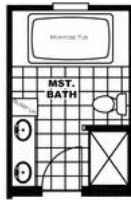

GLAMOUR BATH OPT