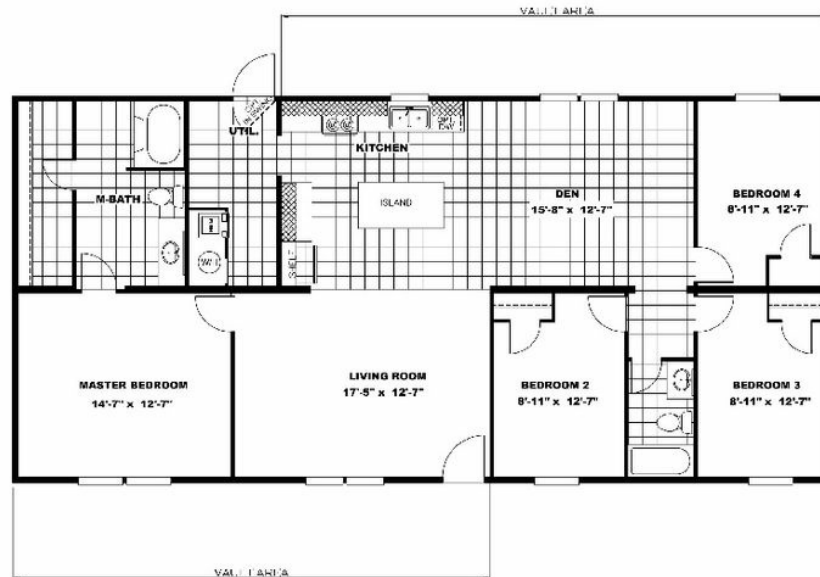

**MARVEL** Model number: 21TRU28564AH19

**4 beds • 2 baths • 1568 sq.ft. • 28' width • 56' depth**

Our home building facilities invest in continuous product and process improvements. Plans, dimensions, features, materials, specifications and availability are subject to change without notice or obligation. Renderings and floor plans are representative likenesses of our homes and may differ from the actual homes. We invite you to tour a Home Center near you and inspect the highest value in quality housing available or call (270) 678-2460 to speak with a Home Consultant. Copyright 2017, CMH. All rights reserved.

(270) 678-2460

**MARVEL** Model number: 21TRU28564AH19

**4 beds • 2 baths • 1568 sq.ft. • 28' width • 56' depth**

Our home building facilities invest in continuous product and process improvements. Plans, dimensions, features, materials, specifications and availability are subject to change without notice or obligation. Renderings and floor plans are representative likenesses of our homes and may differ from the actual homes. We invite you to tour a Home Center near you and inspect the highest value in quality housing available or call (270) 678-2460 to speak with a Home Consultant. Copyright 2017, CMH. All rights reserved.